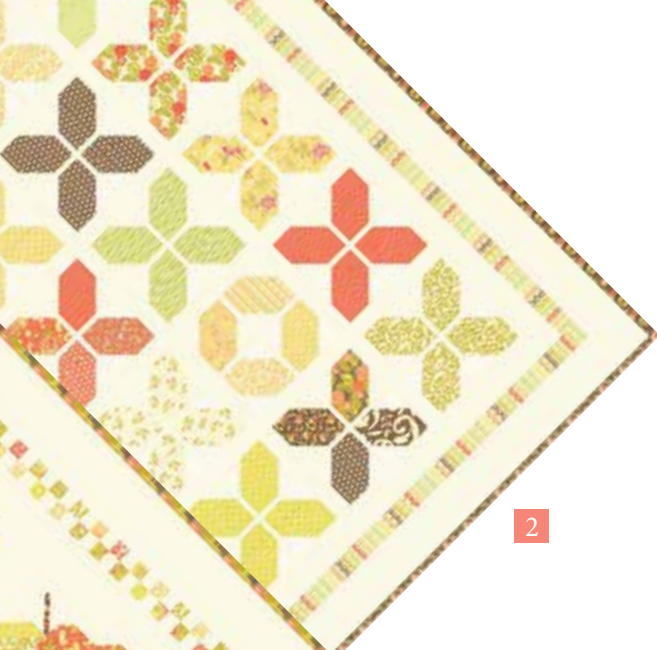

# Mirabelle

FIG TREE & CO

FT 981/FT 981G *Star Struck* Size: 75" x 75"

FT 980/FT 980G *Al Fresco* Size: 62" x 62"

In the middle of designing this collection, I had the occasion to drive through the farmlands and blooming orchards of Northern California on my way to teach a seminar. Somewhere far along the backroads, without another soul in sight, I started dreaming of fruit stands and jams, of summer flowers and dresses billowing in the summer winds. This collection makes me think of that kind of farmland summer and even though I have never lived on a farm, I long to be a farm girl at heart.

No 20222 15  
Sunlight

No 20227 15\*  
Sunlight

No 20221 15  
Sunlight

No 20220 15\*  
Sunlight

No 20228 18  
Bark

No 20225 15\*  
Sunlight

1 FT 984  
FT 984G  
Pinecones  
Size: 3"x3"

2 FT 986  
FT 986G  
Everyday Zips  
Size: 7"x8½"

3 FT 985  
FT 985G  
Mason Jars  
Size: 26"x30"

- 1 FT 982/FT 982G *Carousel* Size: 72" x 75½"
- 2 FT 983/FT 983G *Hugs* Size: 78" x 89"
- 3 FT 978/FT 978G *Canned Pears* Size: 63½" x 73"

1

2

3

**No 20220 12\*  
Breeze**

№ 20228 17  
Persimmon

№ 20220 17\*  
Persimmon

№ 20224 17\*  
Persimmon

№ 20225 11  
Daisy

№ 20221 18\*  
Bark

FT 979/FT 979G Spools Quartet Size: 67½" x 67½"

№ 20224 18\*  
Bark

№ 20222 18  
Bark