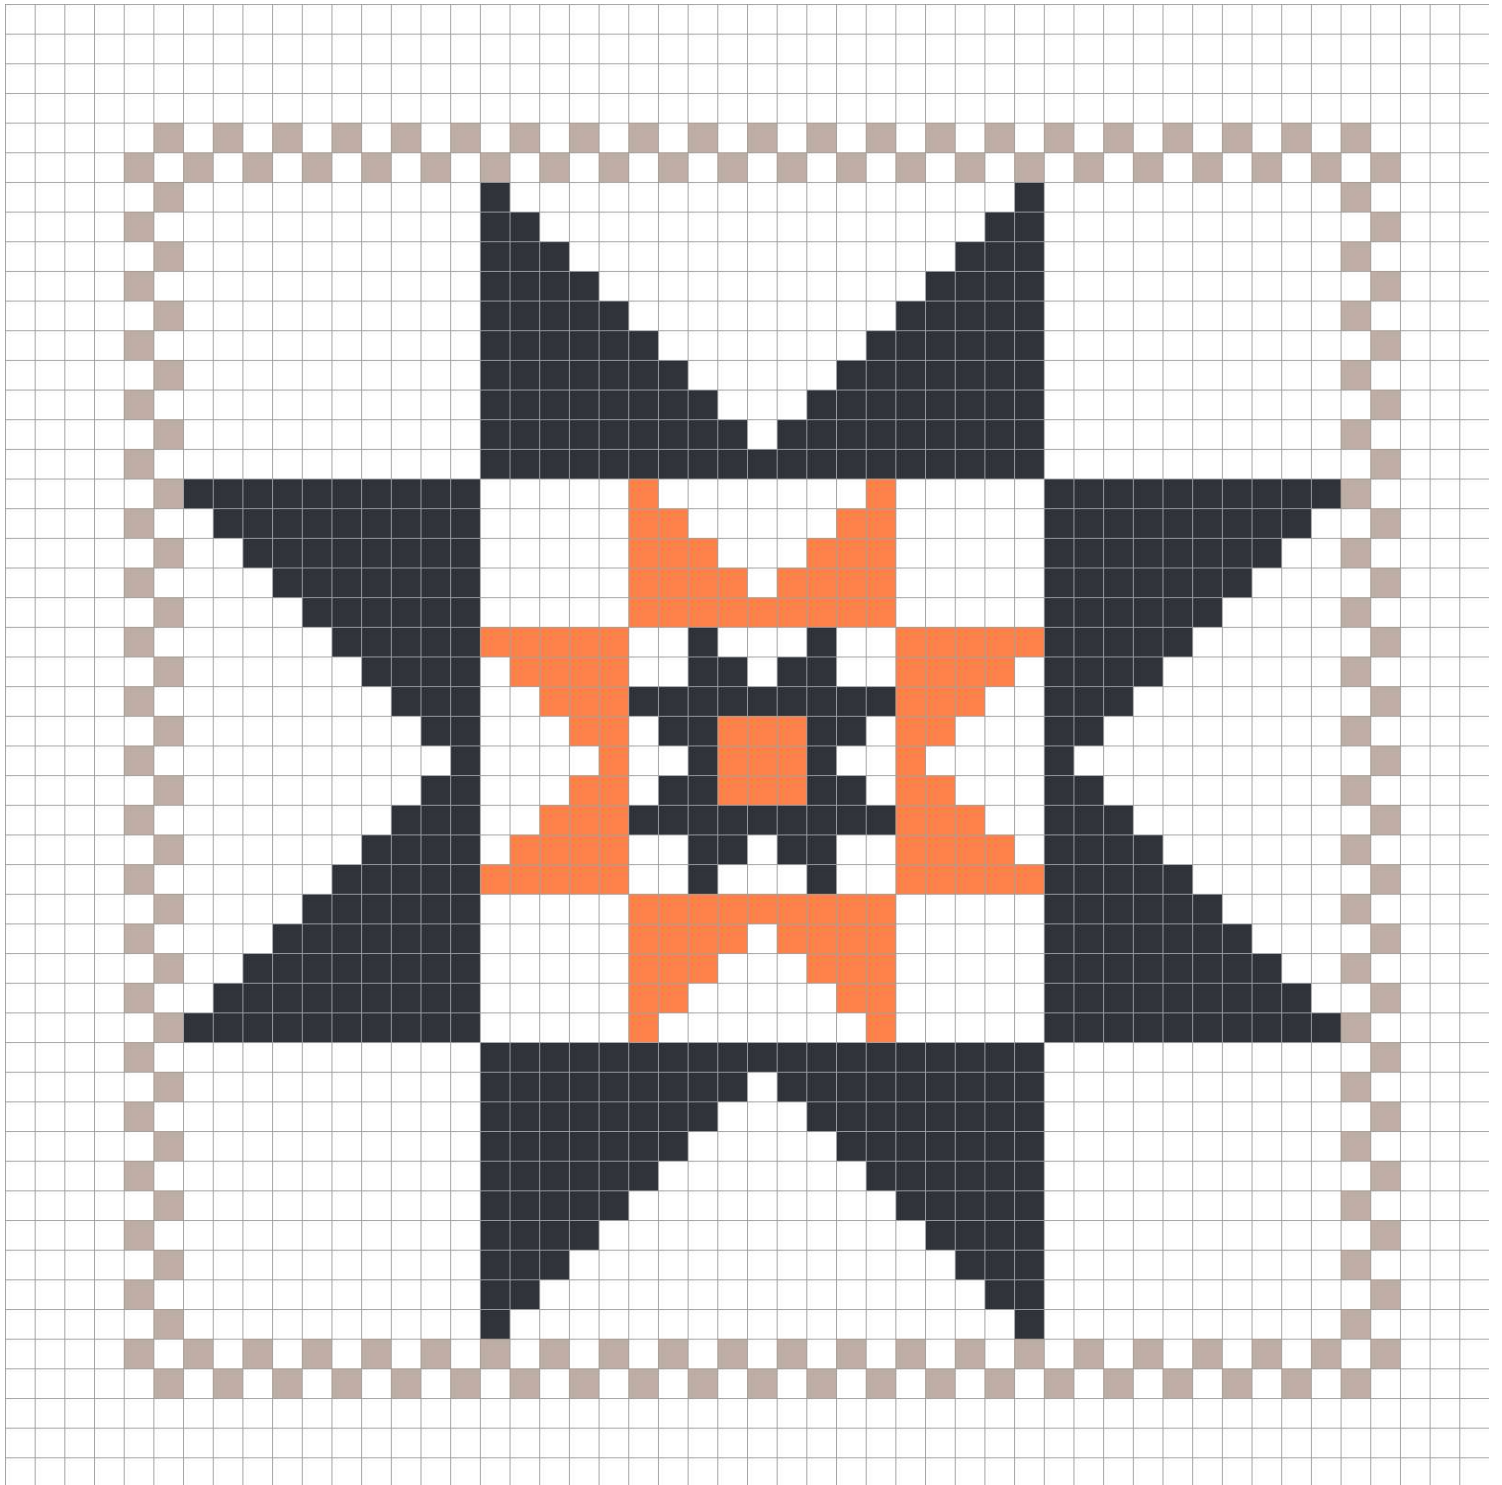

Stars of the Harvest

Stars of the Harvest

Stars of the Harvest

Stars of the Harvest

	Number	Name	Strands	Length	Stitches	
♣	DMC 3799	Pewter Grey - VERY DARK	2	9.36 yd.	476	
▲	DMC 721	Orange Spice - MED	2	2.46 yd.	125	
P	DMC 453	Shell Grey - LIGHT	2	3.23 yd.	164	