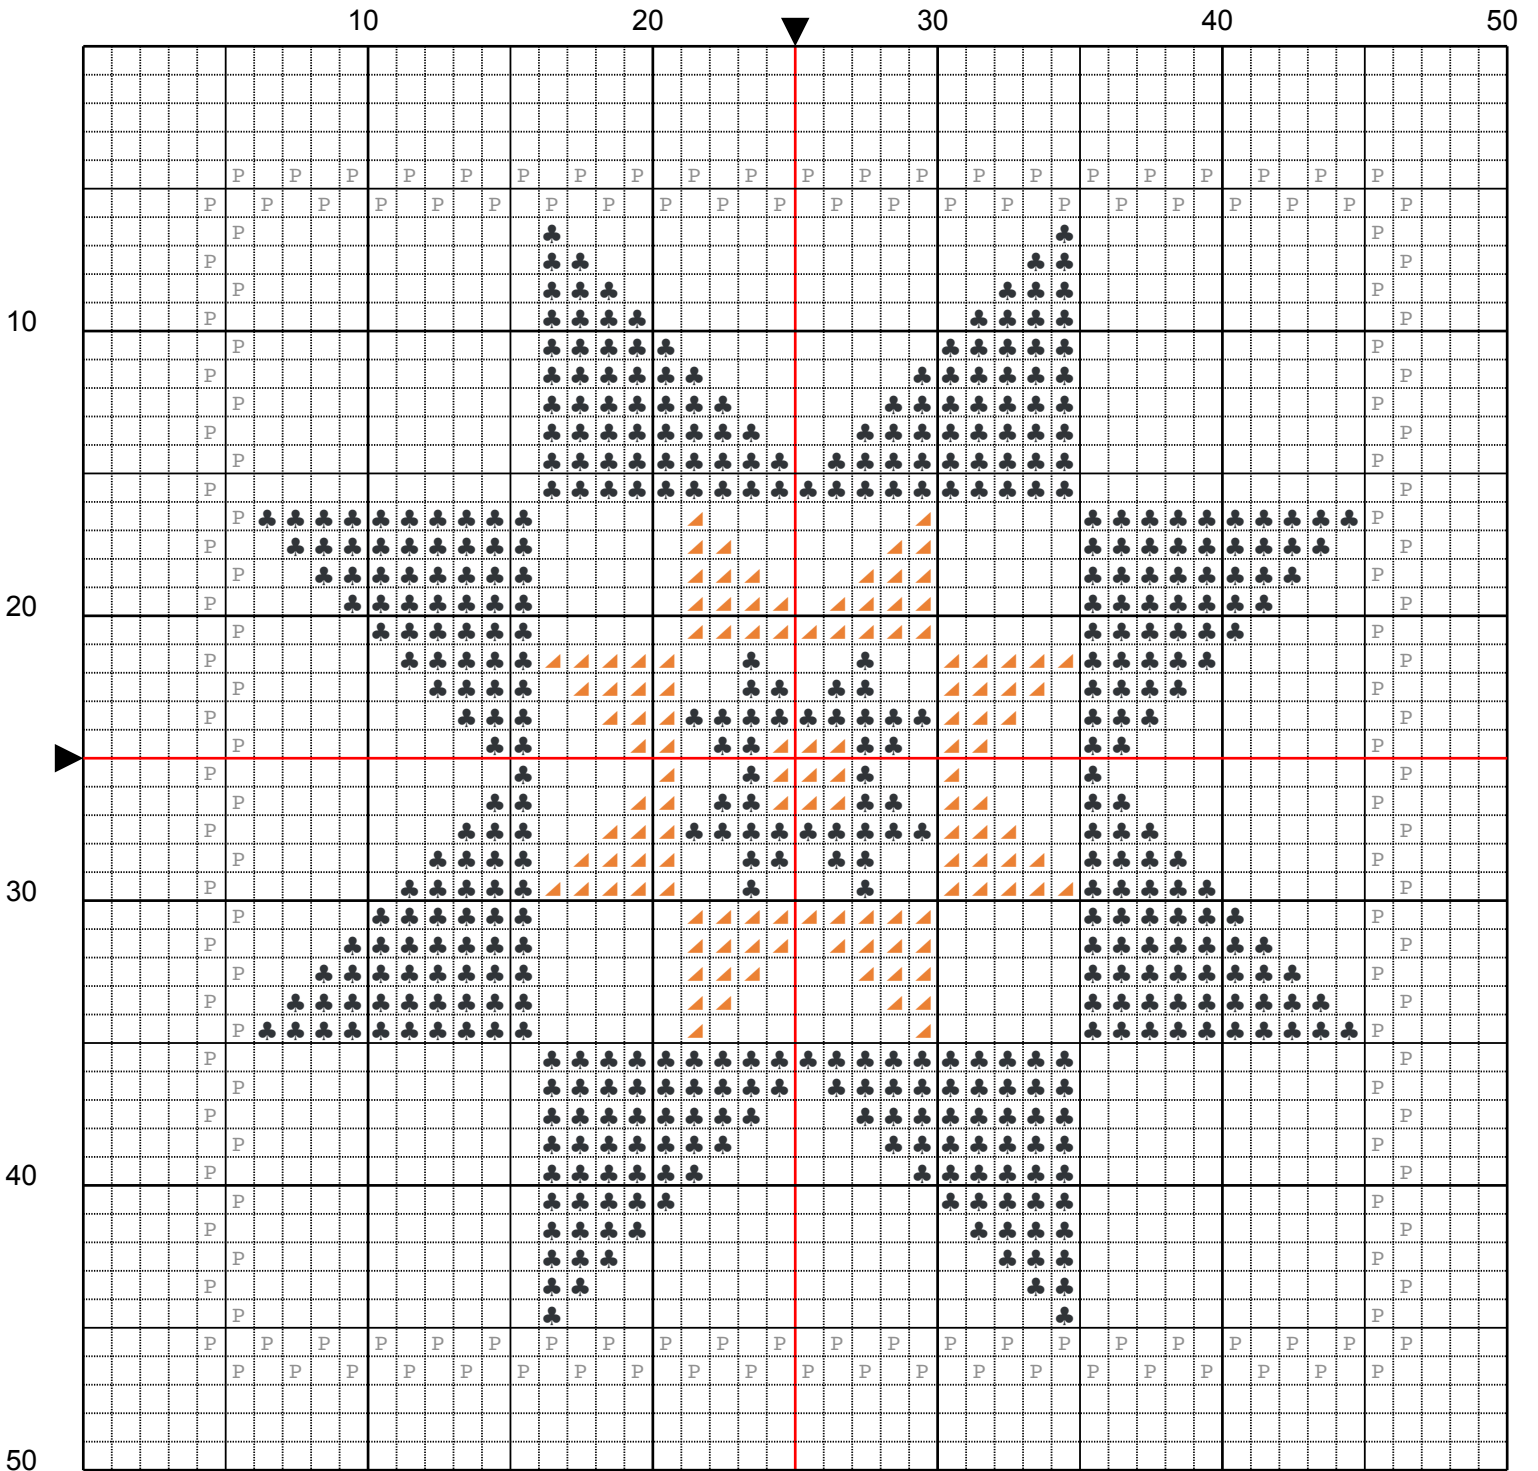

Stars of the Harvest

Stars of the Harvest

Stars of the Harvest

Stars of the Harvest

	Number	Name	Strands	Length	Stitches	
♣	DMC 3799	Pewter Grey - VERY DARK	2	9.36 yd.	476	
▲	DMC 721	Orange Spice - MED	2	2.46 yd.	125	
P	DMC 453	Shell Grey - LIGHT	2	3.23 yd.	164	