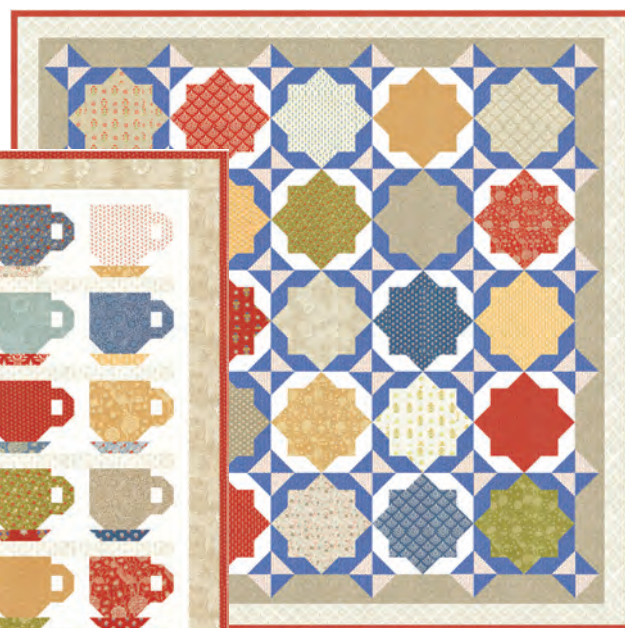

FT 1452 Garden Gate
72" x 72" LC Friendly
Topper Version also available