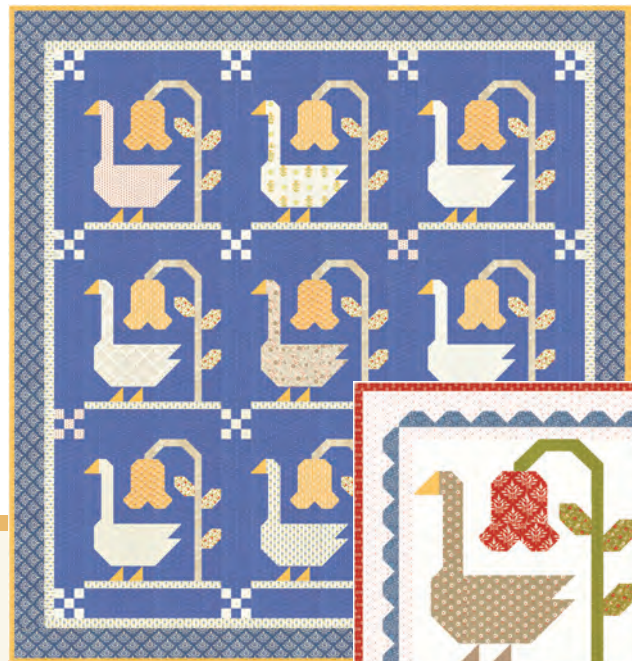

FT 4052 Larkspur Stars 73" x 73" JR Friendly

FT 3051 Gertrude 61" x 65"

Mini Version 21" x 21"

FT 4051 Sheep & Clover 65" x 65"  
Available as digital top for shop sample

FT 4051 Sheep & Clover Mini 16" x 32"

# Larkspur & LINEN

## FIG TREE & CO

FT 4053 Countryside Cottage 55" x 62"

I hope you come and join me on the softer side of Fig Tree with my newest collection, **LARKSPUR & LINEN**... a collection inspired by our recent adventure in the rolling hills of the British countryside! Filled with print & pattern, meadows and paddocks filled with sheep, cobblestone streets and old taverns [along with lots of clotted cream and jam of course], this collection is **inspired by the sights and sounds of the picturesque villages of the English country.**