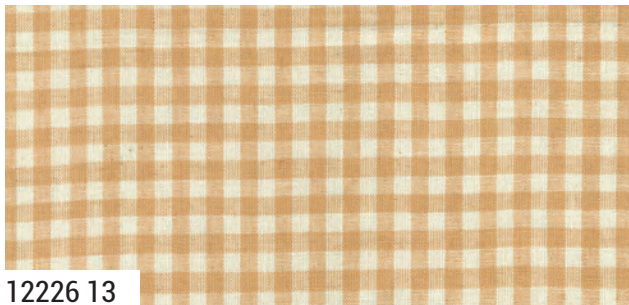

JANUARY DELIVERY

•35 Prints •100% Premium Cotton

AB & F8 include all 35 skus. JRs, LCs, MCs & PPs include 35 skus with two each of 35450 & 35451-15.

Eyelet Coordinates are not included in assortments or precuts.

20488 113 COBBLESTONES

20488 102 WHEAT

20488 129 DENIM JEANS

Eyelet Coordinates

# Larkspur & LINEN WOVENS FIG TREE & CO

12226 11

12226 12

12226 15

12226 16

12226 13

12226 14

12226 18

12226 17

12226 19

12226 20

12226 22

12226 21

12226 **Asst. 12** **AB** **LC** **PP** **JANUARY DELIVERY**

•12 Wovens •75% Cotton / 25% Linen  
 AB includes all 12 skus. LCs & PPs include three each of all 12 skus plus 12226-11, 17, 18, 19, 21 & 22.